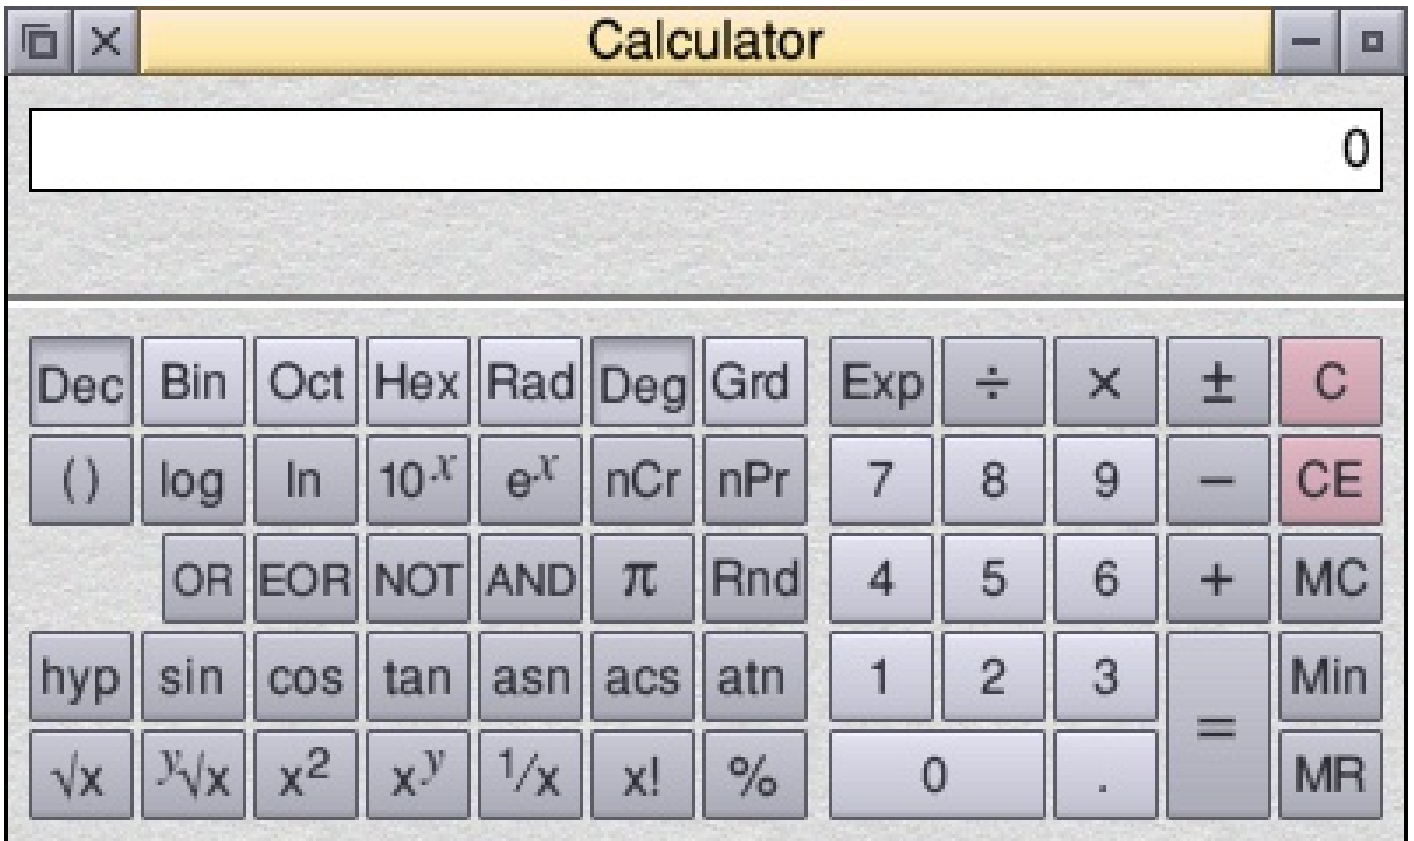

This is an example document containing a *JPEG*, printed to the standard RISC OS PostScript printer driver.

This duplicated *JPEG* object has a text box overlapping it.

And transparent with text, too. :-)